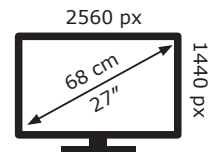

ENERGY

LG Electronics

27GN800P

26 kWh/1000h

ABCDEF**G**

48 kWh/1000h

2019/2013