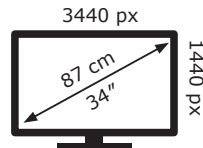

LG Electronics

34WN780P

32 kWh/1000h

ABCDEF**G**

49 kWh/1000h

2019/2013