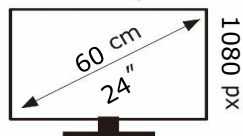

**ENERGY**

LG Electronics

24GN65R

**18** kWh/1000h

ABCDEF **G**

**HDR**

**24** kWh/1000h

1920 px