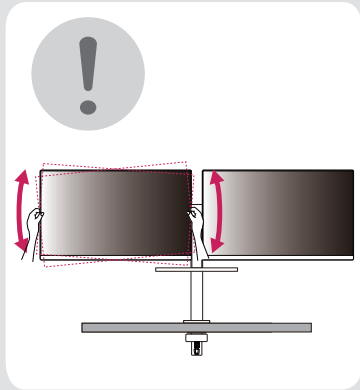

A-Type

B-Type

$\geq 45\text{mm}$
(1.7 inches)