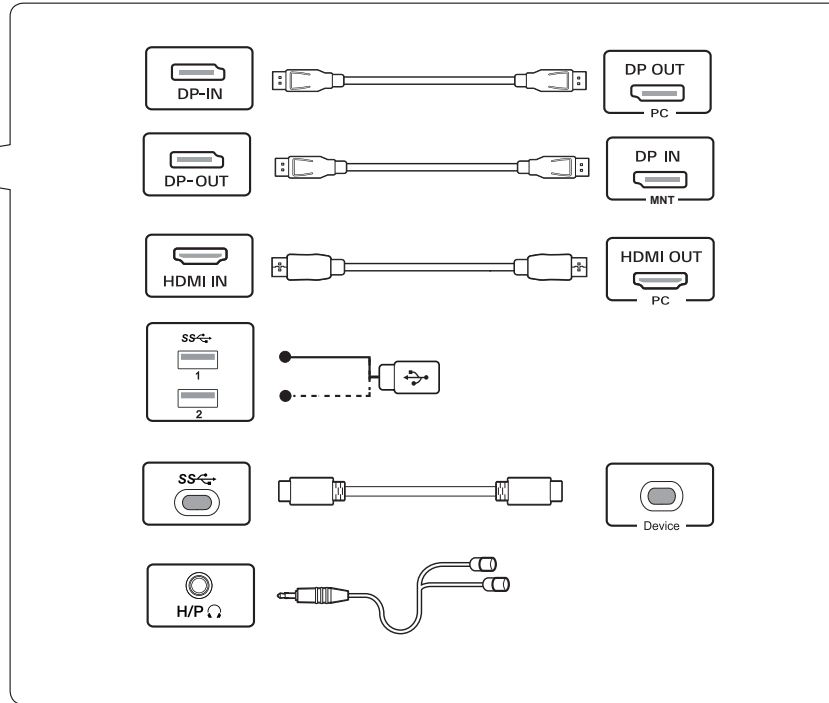

## H-Type

V-Type

1

2

3

- Using a DVI to HDMI / DP (DisplayPort) to HDMI cable may cause compatibility issues.
- The USB port on the product functions as a USB hub.
- Make sure to use the supplied cable. Otherwise, this may cause the device to malfunction.