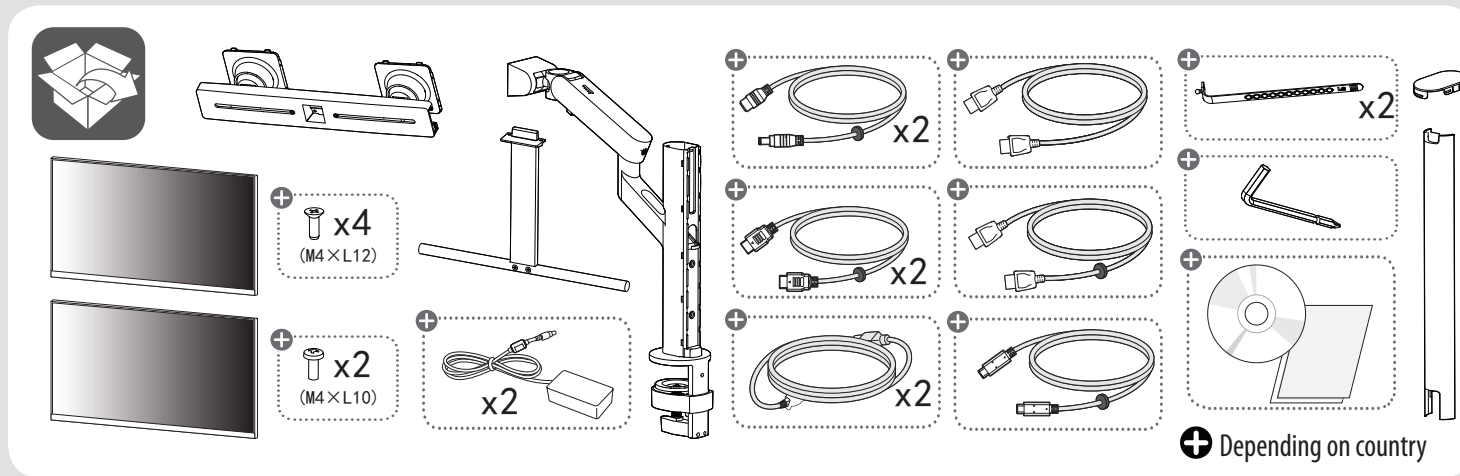

LED LCD COMPUTER MONITOR (LED Computer Monitor)

27QP88D
27BP88QD

+ Depending on country

You can download manuals from the LGE website.
OWNER'S MANUAL AND REGULATORY INFO. are available at <https://www.lg.com/au/support/manuals>.
PLEASE READ SAFETY INFORMATION BEFORE INSTALLATION AND USE. SCAN QR CODE TO ACCESS.

www.lg.com

It is recommended that use the supplied components.