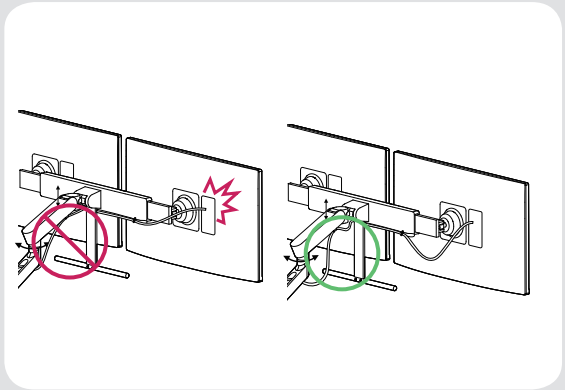

A-Type

B-Type

$\geq 45\text{mm}$
(1.7 inches)