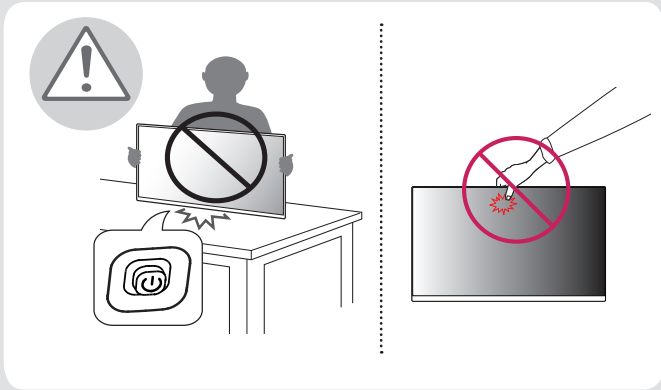

A-Type

B-Type

$\geq 45\text{mm}$
(1.7 inches)