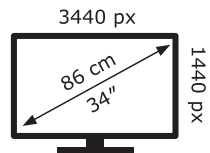

MEZ68927309
(REV01)

ENERGY

LG Electronics

34WP75C

36 kWh/1000h

ABCDEF**G**

HDR

47 kWh/1000h