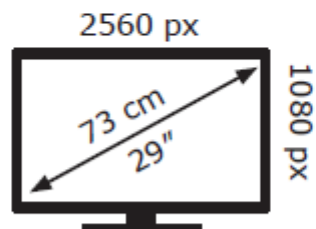

ENERG

LG Electronics

29UB67

26 kWh/1000h

2019/2013