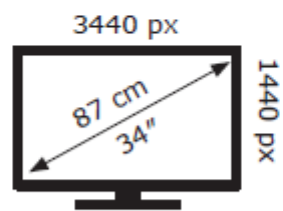

# ENERG

LG Electronics

34UC99

**40** kWh/1000h

2019/2013