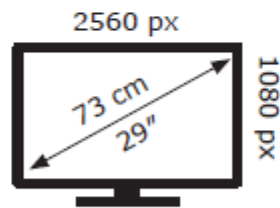

ENERG

LG Electronics

29UM69G

26 kWh/1000h

2019/2013