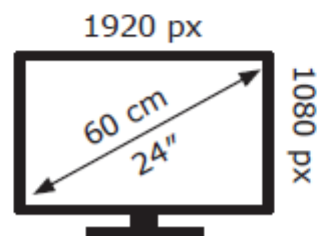

ENERG

LG Electronics

24BK750Y

21 kWh/1000h

2019/2013