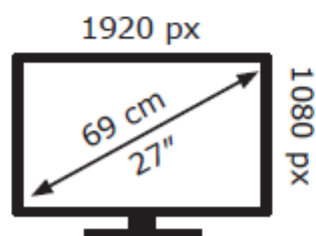

ENERG

LG Electronics

27MK600M

25 kWh/1000h

2019/2013