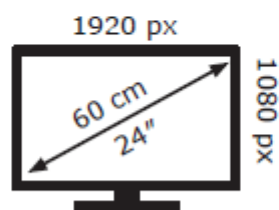

# ENERGY

LG Electronics

24MK600M

**17** kWh/1000h

2019/2013