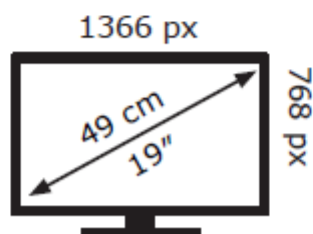

ENERG

LG Electronics

20MK400H

11 kWh/1000h

2019/2013