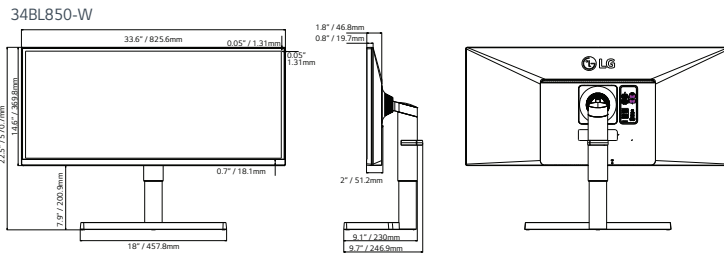

Tilt(-5~15°), Height(110mm) Adjustable Stand

Wall Mount (100 x 100)

One Click Stand / Edge-ArcLine Stand Design

34BL850-W

34" class 21:9 UltraWide™

WFHD Monitor

▶ 34BL850-W

34" class (34" diag)

DISPLAY	MODEL	34BL850-W
Size (Inch)		34"
Resolution		3440 X 1440
Panel Type		IPS
Aspect Ratio		21:9
Pixel Pitch		0.2325mm x 0.2325mm
Brightness (Typ.)		350 nits
Color Gamut (Typ.)		DCI-P3 98% (CIE 1976)
Color Depth (Number of Colors)		1.07B
Contrast Ratio (Min.)		700:1
Contrast Ratio (Typ.)		1000:1
Response Time		5ms (GtG at Faster)
Viewing Angle (CR≥10)		178° (R/L), 178° (U/D)
Surface Treatment		Anti-Glare 3H
INPUT/OUTPUT		
HDMI		YES - Version 2.0 (2ea)
HDMI (Max. Resolution. at Hz)		3440 x 1440 @60Hz
DisplayPort		YES - Version 1.4 (1ea)
DP (Max. Resolution at Hz)		3440 x 1440 @60Hz
Thunderbolt		YES - Version 3.0 (1 ea)
Thunderbolt (Max. Resolution at Hz)		3440 x 1440 at 60Hz
Thunderbolt (Power Delivery)		60W
USB Downstream Port		YES - Version 3.0 (2ea)
Headphone out		YES
Speaker		YES - 7W*2Ch
Maxx Audio		YES
ELECTRICAL		
Type		External Power(Adapter)
AC Input		100-240 Vac, 50/60Hz
Power Consumption (Typ.)		54W
Power Consumption (DC Off)		Less than 0.3W