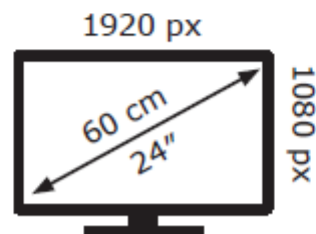

ENERG

LG Electronics

24BL650C

18 kWh/1000h

2019/2013