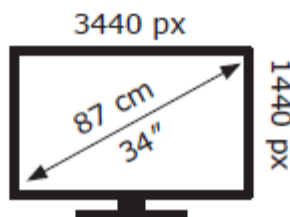

LG Electronics

34GN850

36 kWh/1000h

ABCDEF**G**

63 kWh/1000h

2019/2013