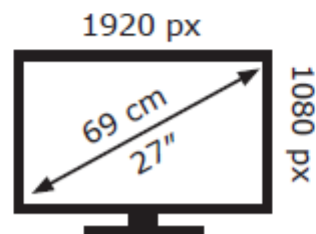

# ENERGY

LG Electronics

27ML600S

**26** kWh/1000h

2019/2013