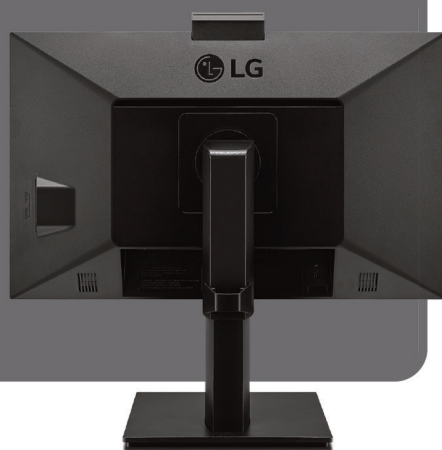

LG Cloud Device

23.8-inch All-in-On Thin Client with Pop-up Webcam

24CN650N

- 23.8-inch (1920x1080) IPS Display
- Quad-core Processor (Intel® Celeron J4105)
- Ergonomic Stand (Pivot, Swivel, Tilt, Height, Adjust)
- Multi Display Setup (Up To 2 Additional 4K Displays)
- Fanless Design
- Full HD Webcam (Pop-up Type)
- Built-in Speakers

Efficient Work Environment

Work comfortably with an IPS display for eye comfort and with clear images at wide angle. Enjoy a clean setup with fewer cables and wires than conventional desktop and monitor, and convenient stand that adjusts to your height, and a monitor that tilts all for your comfort. Feel free to adjust, swivel, and pivot to make your space help you be more productive at work.

Powerful Performance

Work fast with an advanced Quad-core Processor (Intel® Celeron J4105) and powerful memory capacity. Also, stay productive with a multi-monitor setup supporting up to 2 displays with 4K UHD resolution. Also, the all-in-one is designed fanless to operate more quietly and reduce complexity in the design.

Seamless Connectivity

Host online meetings and video conferences with a built-in Full HD pop-up webcam and integrated speakers. The 24CN650N-6A conveniently has multi-ports for one USB Type-C™, two USB 2.0, and four USB 3.2 gen1 ports. Also, maximize productivity with Wi-Fi and Bluetooth wireless connections to work on VOIs in virtually any environment.