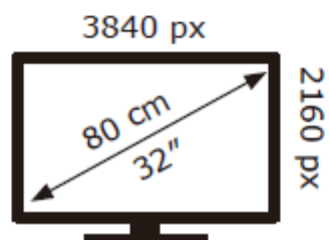

# ENERG

LG Electronics

32UP550

**38** kWh/1000h

ABCDEF**G**

**52** kWh/1000h

2019/2013