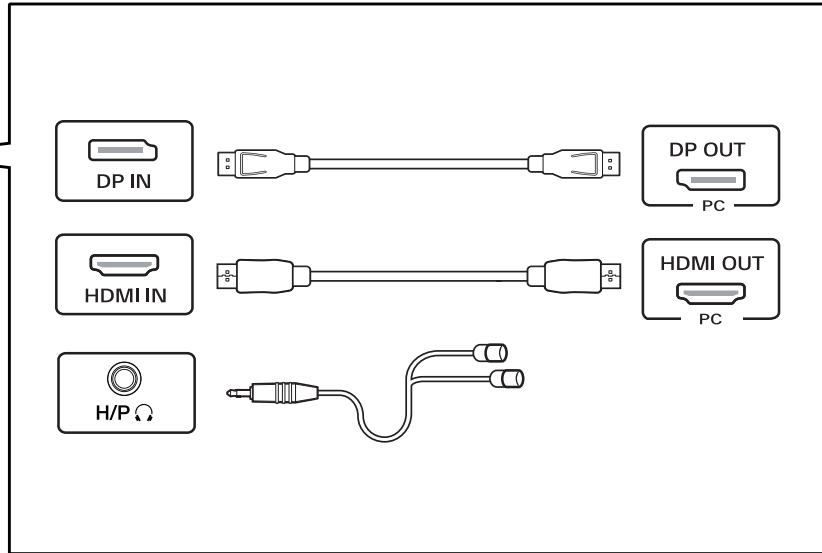

27UP600

27UP650

- Using a DVI to HDMI / DP (DisplayPort) to HDMI cable may cause compatibility issues.
- Make sure to use the supplied cable. Otherwise, this may cause the device to malfunction.

27UP600

or

27UP650

or