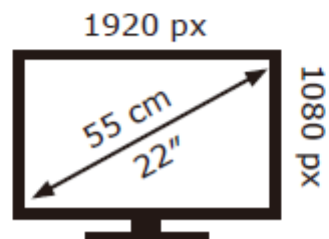

ENERG

LG Electronics

22MP400

18 kWh/1000h

2019/2013