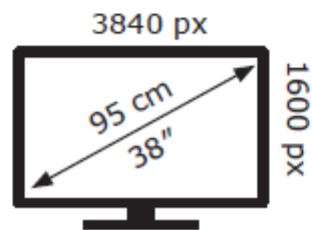

# ENERG

LG Electronics

38WP85C

**40** kWh/1000h

ABCDEF**G**

**47** kWh/1000h

2019/2013