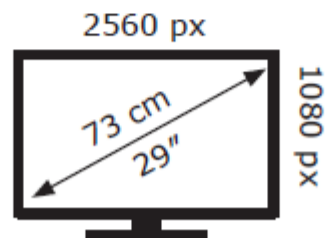

ENERGY

LG Electronics

29UB67

26 kWh/1000h

2019/2013