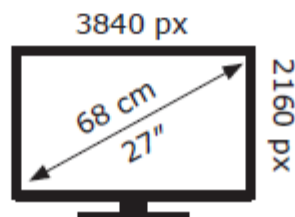

LG Electronics

27UL550

32 kWh/1000h

ABCDEF**G**

38 kWh/1000h

2019/2013