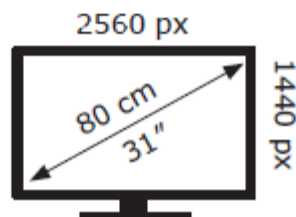

LG Electronics

32GN600

**29** kWh/1000h

ABCDEF**G**

**46** kWh/1000h

2019/2013