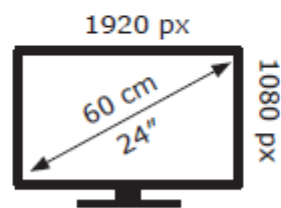

ENERG

LG Electronics

24MP500

17 kWh/1000h

2019/2013