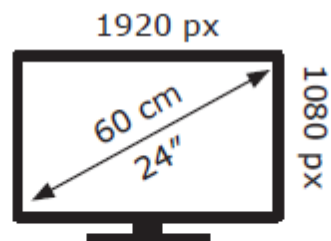

# ENERG

LG Electronics

24BP450Y

**20** kWh/1000h

2019/2013