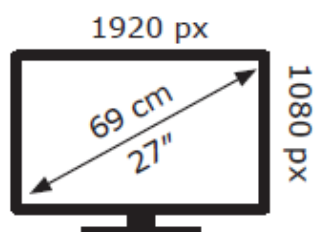

# ENERG

LG Electronics

27MP450

**23** kWh/1000h

2019/2013