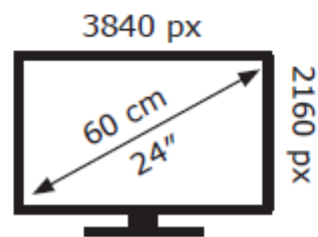

# ENERG

LG Electronics

24UD58

**25** kWh/1000h

2019/2013