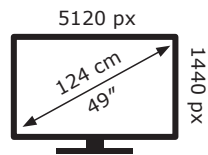

ENERGY

LG Electronics

49WQ95X

45 kWh/1000h

ABCDEF**G**
HDR
109 kWh/1000h

2019/2013