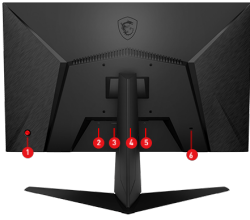

Wide Color Gamut

Game colors and details will look more realistic and refined, to push game immersion to its limits.

Night Vision

See every detail clearly in the dark, helping you find and attack enemies before they notice.

Console Mode - FHD only

Best solution for console users: FHD@120Hz

Adjustment (Height)	N/A
Dimension (W x D x H)	540.2 x 229.4 x 411.6 mm 540.2 x 44.5 x 328.2 mm (Without stand)
Carton Dimension (W X H X D)	WW carton: 600x 164 x 409 mm / Outer carton: 615 x 179 x 434 mm
Weight (NW / GW)	3.3kg / 5.1kg without Stand: 2.6kg
Frameless Design	Yes
Console Mode	Support FHD@120Hz
Compatibility	PC, Mac, PS5™, PS4™, Xbox, Mobile, Notebook * All trademarks and the registered trademarks are the property of their respective owners.
PIP / PBP Function	N/A
Note	Display Port: 1920 x 1080 (Up to 170Hz) HDMI: 1920 x 1080 (Up to 144Hz) Adobe RGB, DCI-P3 and sRGB follow CIE1976 Standard

CONNECTIONS

1. 5-way joystick navigator
2. DC jack
3. 2 x HDMI (1.4b)
4. 1 x Display Port (1.2a)
5. Headphone out
6. Kensington lock