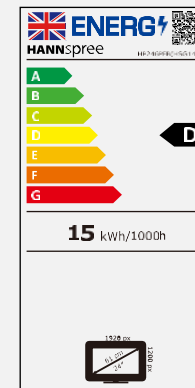

### ERGONOMIC FEATURES

Height  
Adjust.  
Stand

Pivot

Tilt

Swivel

Display Size	61cm / 24" Diagonal
Panel Type	TFT – LED Backlight ADS Panel (*)
Aspect Ratio	16:10
Resolution (H x V)	1920 x 1200 WUXGA
Brightness (Typ.)	250cd/m <sup>2</sup> (Typical)
Contrast (Typ.)	1.000:1 (Typical)
Contrast (Active)	10.000.000:1 (Active)
Viewing Angle L/R; U/D	178° H – 178° V (CR >10)
Response Time	5 msec (with OD)
Pixel Pitch	0,27 (H) x 0,27 (V) mm
Panel Surface	Anti-Glare, Haze level 25%; Hardness Coating 3H
Display Colors	16.7M Colors
Horizontal Frequency	30 ~ 83 kHz
Vertical Frequency	56 ~ 75 Hz
Max Display Frequency	1920 x 1200 @ 60Hz
Input 1	D-Sub (VGA)
Input 2	HDMI 1.4
Input 3 & 4	Display Port 1.2; Audio In
Buil-in Speakers	Yes, 2W x 2; Earphone jack
Power Consumption	On: 15W; Stand-by: 0,5W; Off: 0,3W
Power Range	External PSU DC: 12V – 3A AC 100 ~ 240 Volt; 50 ~ 65 Hz
Product Dimensions	534,6 x 190 x 466,5 ~ 586,5 mm with stand (W x D x H) 534,6 x 39,7 x 351,5 mm without stand (W x D x H)
Packing Dimensions	585 x 120 x 415 mm (W x D x H) TBC
Net / Gross Weight	3,45 Kg / 4,65 Kg TBC

VESA Mounting	75 x 75 mm
Monitor Stand	Height Adjustable Stand (120 mm ± 5mm lift)
Tilt / Kensington Lock	-5° ~ 20° (±2°) / Yes
Pivot / Swivel	-90° ~ 90° / -45° ~ 45°
Controls	Menu (Enter) / ▼ (Vol) / ▲ (Bri) / Auto (Exit) / Power
Color	9300, 6500, 5500, User Modes
Preset Mode	PC, Movie, Game, ECO Modes
On Screen Display	7 OSD Languages
Other Features	Flicker Free / Low Blue Light Mode
Accessory	External Power Supply; HDMI Cable (1,5m); Warranty Card; Quick Start Guide

Supplier's Name	HANNspree
Model Name	HP246PFB
Energy efficiency class for standard Dynamic Range (SDR)	D
Annual Energy Power Consumption (kWh/1000h)	15 kWh/1000h
On mode power demand for Standard Dynamic Range (SDR)	15 W
Off mode power demand (W)	0,3 W
Standby mode power demand (W)	0,5 W
Screen Diagonal (cm / inches)	61cm / 24"
Resolution	1920 x 1200