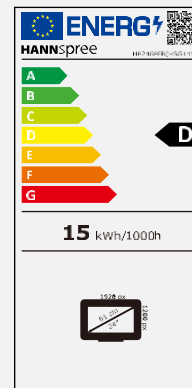

### ERGONOMIC FEATURES

Height  
Adjust.  
Stand

Pivot

Tilt

Swivel

Display Size	61cm / 24" Diagonal
Panel Type	TFT – LED Backlight ADS Panel (*)
Aspect Ratio	16:10
Resolution (H x V)	1920 x 1200 WUXGA
Brightness (Typ.)	250cd/m <sup>2</sup> (Typical)
Contrast (Typ.)	1.000:1 (Typical)
Contrast (Active)	10.000.000:1 (Active)
Viewing Angle L/R; U/D	178° H – 178° V (CR >10)
Response Time	5 msec (with OD)
Pixel Pitch	0,27 (H) x 0,27 (V) mm
Panel Surface	Anti-Glare, Haze level 25%; Hardness Coating 3H
Display Colors	16.7M Colors
Horizontal Frequency	30 ~ 83 kHz
Vertical Frequency	56 ~ 75 Hz
Max Display Frequency	1920 x 1200 @ 60Hz
Input 1	D-Sub (VGA)
Input 2	HDMI 1.4
Input 3 & 4	Display Port 1.2; Audio In
Buil-in Speakers	Yes, 2W x 2; Earphone jack
Power Consumption	On: 15W; Stand-by: 0,5W; Off: 0,3W
Power Range	External PSU DC: 12V – 3A AC 100 ~ 240 Volt; 50 ~ 65 Hz
Product Dimensions	534,6 x 190 x 466,5 ~ 586,5 mm with stand (W x D x H) 534,6 x 39,7 x 351,5 mm without stand (W x D x H)
Packing Dimensions	585 x 120 x 415 mm (W x D x H) TBC
Net / Gross Weight	3,45 Kg / 4,65 Kg TBC

VESA Mounting	75 x 75 mm
Monitor Stand	Height Adjustable Stand (120 mm ± 5mm lift)
Tilt / Kensington Lock	-5° ~ 20° (±2°) / Yes
Pivot / Swivel	-90° ~ 90° / -45° ~ 45°
Controls	Menu (Enter) / ▼ (Vol) / ▲ (Bri) / Auto (Exit) / Power
Color	9300, 6500, 5500, User Modes
Preset Mode	PC, Movie, Game, ECO Modes
On Screen Display	7 OSD Languages
Other Features	Flicker Free / Low Blue Light Mode
Accessory	External Power Supply; HDMI Cable (1,5m); Warranty Card; Quick Start Guide

Supplier's Name	HANNspree
Model Name	HP246PFB
Energy efficiency class for standard Dynamic Range (SDR)	D
Annual Energy Power Consumption (kWh/1000h)	15 kWh/1000h
On mode power demand for Standard Dynamic Range (SDR)	15 W
Off mode power demand (W)	0,3 W
Standby mode power demand (W)	0,5 W
Screen Diagonal (cm / inches)	61cm / 24"
Resolution	1920 x 1200