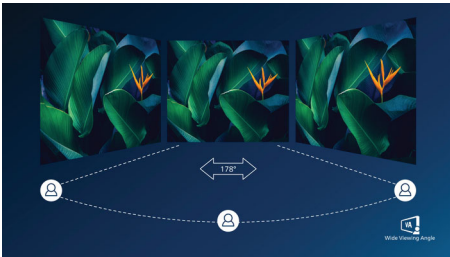

VA display

The Philips VA LED display uses an advanced multi-domain vertical alignment technology that gives you super-high static contrast ratios for extra-vivid and bright images. While standard office applications are handled with ease, it is especially suitable for photos, web browsing, films, gaming and demanding graphical applications. Its optimised pixel management technology gives you a 178/178