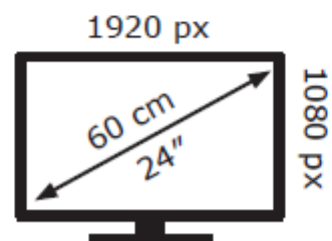

ENERG

LG Electronics

24MP400

20 kWh/1000h

2019/2013