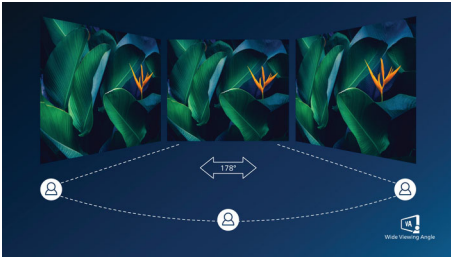

## VA display

Philips VA LED display uses an advanced multi-domain vertical alignment technology which gives you super-high static contrast ratios for extra vivid and bright images. While standard office applications are handled with ease, it is especially suitable for photos, web-browsing, movies, gaming, and demanding graphical applications. It's optimized pixel management technology gives you 178/178 degree extra wide viewing angle, resulting in crisp images.