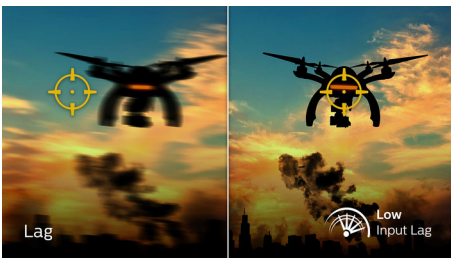

Low Input Lag

Input lag is the amount of time that elapses between performing an action with connected devices and seeing the result on screen. Low input lag reduces the time delay between entering a command from your devices to monitor, greatly improving play on twitch-sensitive video games, particularly important for playing fast-paced, competitive games.