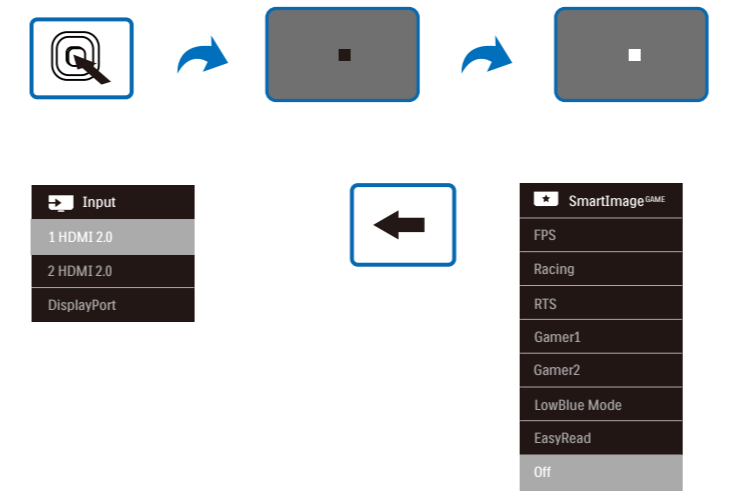

3

Game Setting	Adaptive Sync	On
LowBlue Mode	MPRT Level	Off
Input	Crosshair	0
Picture	Low Input Lag	On
SmartSize	SmartResponse	Off
Audio	SmartFrame	Off

Game Setting	Adaptive Sync	On
LowBlue Mode	MPRT Level	Off
Input	Crosshair	0
Picture	Low Input Lag	On
SmartSize	SmartResponse	Off
Audio	SmartFrame	Off

Game Setting	Adaptive Sync	On
LowBlue Mode	MPRT Level	Off
Input	Crosshair	0
Picture	Low Input Lag	On
SmartSize	SmartResponse	Off
Audio	SmartFrame	Off

Game Setting	Adaptive Sync	On
LowBlue Mode	MPRT Level	Off
Input	Crosshair	0
Picture	Low Input Lag	On
SmartSize	SmartResponse	Off
Audio	SmartFrame	Off

Game Setting	Adaptive Sync	On
LowBlue Mode	MPRT Level	Off
Input	Crosshair	0
Picture	Low Input Lag	On
SmartSize	SmartResponse	Off
Audio	SmartFrame	Off

Game Setting	Adaptive Sync	On
LowBlue Mode	MPRT Level	Off
Input	Crosshair	0
Picture	Low Input Lag	On
SmartSize	SmartResponse	Off
Audio	SmartFrame	Off