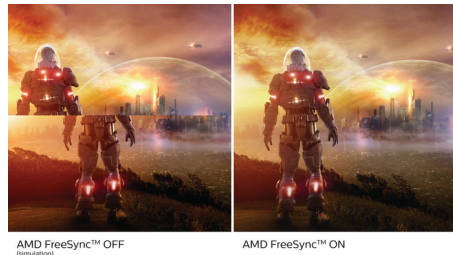

4K/120 Hz Console gaming

Game with ultra-clear 4K resolution at a smooth 120 Hz refresh rate when you connect your Xbox Series X and other next-gen consoles via one of multiple HDMI 2.1 connections. A faster refresh rate ensures less skipped frames, showing enemy movement in an ultra-clear, smooth motion to easily target them.

4K/144 Hz PC gaming

PC gamers who demand a true 4K gaming experience with the fastest refresh rate of 144 Hz can now enjoy even smoother performance with the included connections.

Low Latency Gaming

Unlike standard TVs, Philips Momentum gaming displays are purpose-built with low lag and lightning-fast pixel response as a priority and supports fast-paced, reaction time-sensitive games. The display also provides variable refresh rate (VRR) support for Xbox Series X to achieve a seamlessly smooth motion.

AMD FreeSync™ Premium

Gaming shouldn't be a choice between choppy gameplay or broken frames. AMD FreeSync™ Premium equips serious gamers with a fluid, tear-free gameplay experience at peak performance. There are no compromises, game confidently with a high refresh rate, low framerate compensation and low latency.

MultiView and built-in KVM

Control and switch between two devices through a single keyboard and mouse with the built-in KVM. MultiView lets you survey both sources simultaneously on one screen. With

these features, you can reduce cable clutter and save valuable time. Perfect for streamers with two PCs, content creators or when prepping devices for a LAN event.