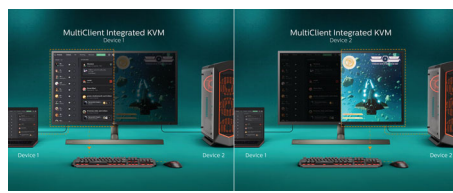

4K/120 Hz Console gaming

Game with ultra-clear 4K resolution at a smooth 120 Hz refresh rate when you connect your Xbox Series X and other next-gen consoles via one of multiple HDMI 2.1 connections. A faster refresh rate ensures less skipped frames, showing enemy movement in an ultra-clear, smooth motion to easily target them.

4K/144 Hz PC gaming

PC gamers who demand a true 4K gaming experience with the fastest refresh rate of 144 Hz can now enjoy even smoother performance with the included connections.

Low Latency Gaming

Unlike standard TVs, Philips Momentum gaming displays are purpose-built with low lag and lightning-fast pixel response as a priority and supports fast-paced, reaction time-sensitive games. The display also provides variable refresh rate (VRR) support for Xbox Series X to achieve a seamlessly smooth motion.

MultiView and built-in KVM

Control and switch between two devices through a single keyboard and mouse with the built-in KVM. MultiView lets you survey both sources simultaneously on one screen. With

these features, you can reduce cable clutter and save valuable time. Perfect for streamers with two PCs, content creators or when prepping devices for a LAN event.