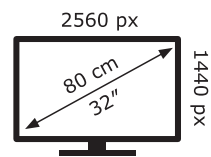

LG Electronics

32GQ850

33 kWh/1000h

ABCDEF**G**

79 kWh/1000h

2019/2013