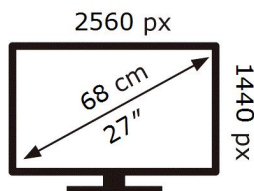

ENERGY

SAMSUNG

C27G55TQBU

24 kWh/1000h

ABCDEF **G**

HDR

47 kWh/1000h

2019/2013