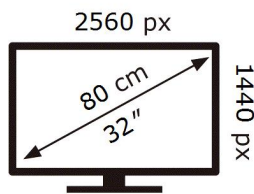

**ENERG**

**SAMSUNG**

C32G53TQBU

**30** kWh/1000h

ABCDEF **G**

**74** kWh/1000h

2019/2013