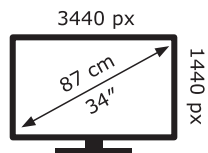

ENERG ⚡

LG Electronics

34WP85CN

32 kWh/1000h

ABCDEF**G**

41 kWh/1000h

2019/2013