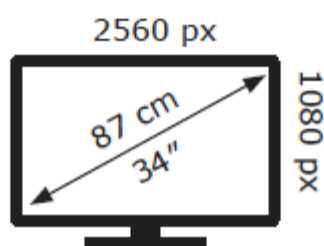

LG Electronics

34WP500

**29** kWh/1000h

ABCDEF **G**

**36** kWh/1000h

2019/2013