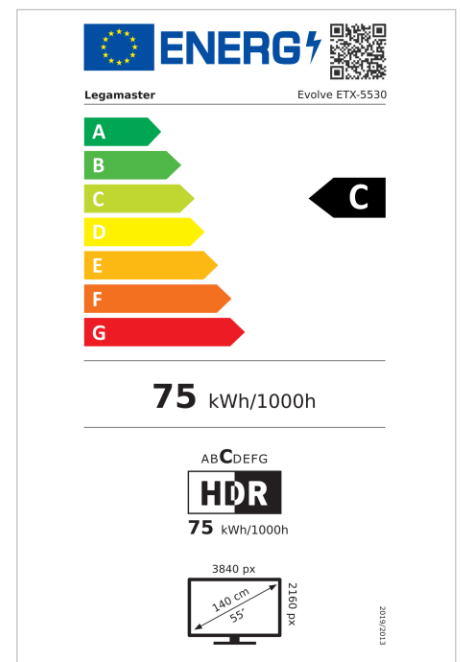

- Zero-gap bonding eliminates reflections and adds accuracy by eliminating the traditional gap between glass and display
- Etched anti-glare glass reduces reflections to a minimum; gives a paper-like writing experience and does not wear out with use and cleaning
- The high precision touch-system with up to 32 touchpoints detects everything, from the tiniest tip of a stylus-pen to fingers and handpalms making writing, moving objects and erasing as intuitive as it can be
- Android 11 is the most future-proof option on touchscreens to date. Supported by free OTA updates over the lifetime this make Evolve for a durable, future proof option
- Evolve has been designed with safety in mind. A host of options allow users or administrators to safeguard their screens from unwanted changes or breaches into their IT-systems
- Flexible usage options: without Android, with only a launcher for fast and intuitive ways to switch to peripheral device, or in full Android mode, offering easy source switching and also a host of applications, including an appstore for even more functionality
- 2 USB-C ports (of which one offers an unparalleled 100W power delivery) make sure you can connect device with only one cable that does it all: video and audio, touch and power
- A full line of accessories is available to complement Evolve screens. From mounting-systems, cameras, OPS computers, proximity sensors to NFC-readers
- 1% for the Planet certified: you are choosing a very energy-saving and durable screen and contributing to sustainability projects and environmental protection across the world