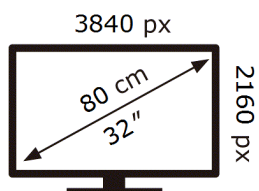

# ENERG

SAMSUNG

S32BM80PUU

**40** kWh/1000h

ABCDEF **G**

**HDR**

**75** kWh/1000h

2019/2013