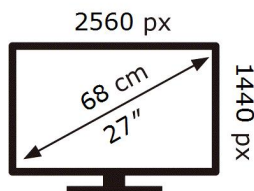

ENERG

SAMSUNG

C27G55TQBU

24 kWh/1000h

ABCDEF **G**

47 kWh/1000h

2019/2013