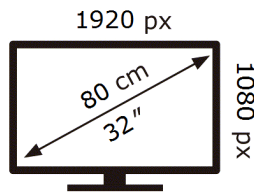

SAMSUNG

S32AG32ANU

24 kWh/1000h

2019/2013

ENERG 

SAMSUNG

S32AG32ANU

24 kWh/1000h