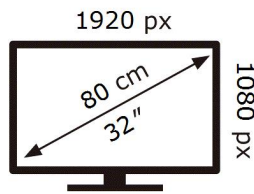

SAMSUNG

S32AG32ANU

24 kWh/1000h

2019/2013

ENERG 

SAMSUNG

S32AG32ANU

24 kWh/1000h