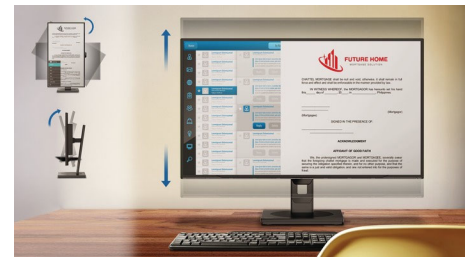

## Built-in stereo speakers

A pair of high quality stereo speakers built into a display device. It can be visible front firing, or invisible down firing, top firing, rear firing, etc depending on model and design.

## Compact Ergo Base

The Compact Ergo Base is a people-friendly Philips monitor base that tilts, pivot and height-adjusts so each user can position the monitor for maximum viewing comfort and efficiency.