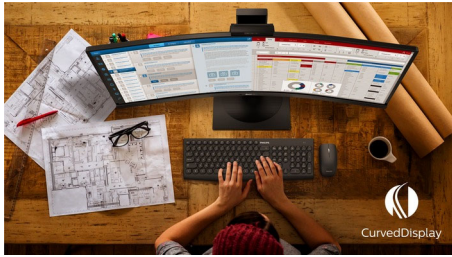

Philips
Full HD Curved LCD
display

E Line

32 (31.5" / 80 cm diag.)
1920 x 1080 (Full HD)

322E1C

Simply immersive

The 32" curved E line display offers a truly immersive experience in a stylish design. Experience crisp Full HD visuals, and smooth action with AMD FreeSync technology.

Features designed for you

- Cable management reduces cable clutter for neat workspace
- Less eye fatigue with Flicker-free technology
- LowBlue Mode for easy on-the-eyes productivity
- HDMI ensures universal digital connectivity
- DisplayPort connection for maximum visuals

PHILIPS

Full HD Curved LCD display
E Line 32 (31.5" / 80 cm diag.), 1920 x 1080 (Full HD)

Highlights

Curved display design

Desktop monitors offer a personal user experience, which suits a curve design very well. The curved screen provides a pleasant yet subtle immersion effect, which focuses on you at the center of your desk.

VA display

Philips VA LED display uses an advanced multi-domain vertical alignment technology which gives you super-high static contrast ratios for extra vivid and bright images. While standard office applications are handled with ease, it is especially suitable for photos, web-browsing, movies, gaming, and demanding graphical applications. It's optimized pixel management technology gives you 178/178 degree extra wide viewing angle, resulting in crisp images.