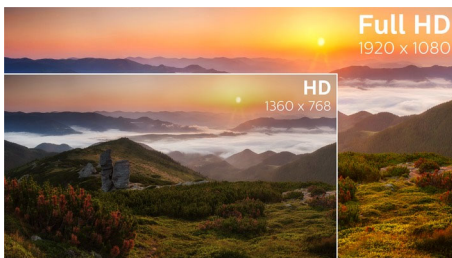

16:9 Full HD display

Picture quality matters. Regular displays deliver quality, but you expect more. This display features enhanced Full HD 1920 x 1080 resolution. With Full HD for crisp detail paired

with high brightness, incredible contrast and realistic colors expect a true to life picture.