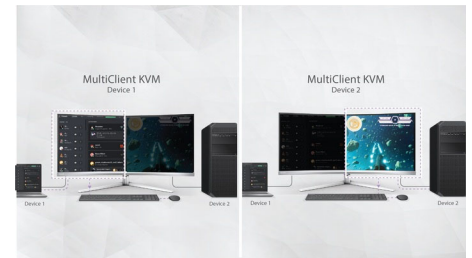

LowBlue mode & Flicker-free

Our LowBlue Mode and Flicker-free technology have been developed to reduce eye strain and fatigue often caused by long hours in front of a monitor.

DTS Sound™

DTS Sound is an audio processing solution designed to optimize the playback of music, movies, streaming and games on the PC

regardless of form factors. DTS Sound enables an immersive virtual surround sound experience, complete with rich bass and dialog enhancement and maximized volume levels free of any clipping or distortion.

MultiView and built-in KVM

Control and switch between two devices through a single keyboard and mouse with the built-in KVM. MultiView lets you survey both sources simultaneously on one screen. With these features, you can reduce cable clutter and save valuable time. Perfect for streamers with two PCs, content creators or when prepping devices for a LAN event.