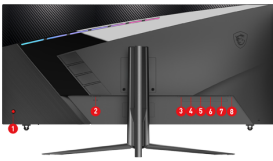

Console Mode	2K Resolution PS5™ Optimization FHD @ 120Hz * All trademarks and the registered trademarks are the property of their respective owners.
Frameless Design	Yes
PIP / PBP Function	Yes
VESA Mounting	100x100mm
Weight (NW / GW)	10.3 kg / 12.4 kg 8 kg (Without stand)
Note	DisplayPort: 3440X1440 (Up to 155Hz) Type-C: 3440 x 1440 (Up to 155Hz) HDMI™: 3440 x 1440 (Up to 100Hz) Adobe RGB, DCI-P3 and sRGB follow CIE1976 Standard

CONNECTIONS

1. 5-way Joystick Navigator
2. AC Power Jack
3. Headphone Out
4. HDMI™ (2.0b) x 2
5. DisplayPort (1.4a)
6. USD Type-C (DP alt)
7. USB 2.0 Type-B
8. USB 2.0 Type-A x 2